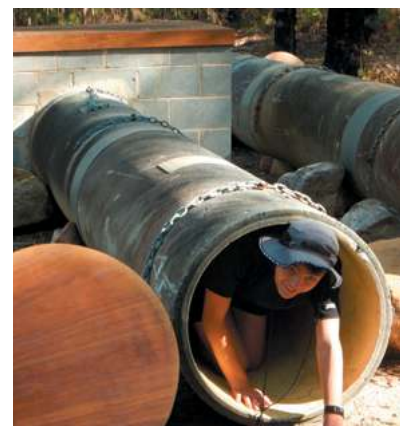

Flying Fox

Giant Swing

Abseiling

Water Slide

Rock Climbing Wall

Dedicated activity leaders will stay with your group all day and give expert instruction. Enjoy the beautiful picnic facilities for breaks. Our Centres are fully COVID-safe compliant, with all equipment cleaned during the day as per our COVID approved plan.